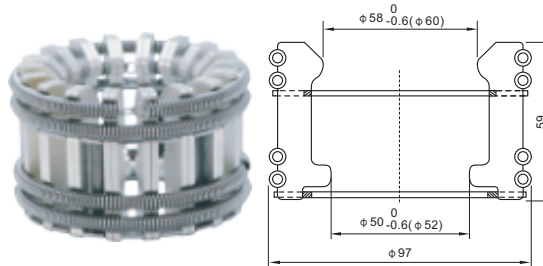

Model: HYA110

Contact clip: 40 pcs