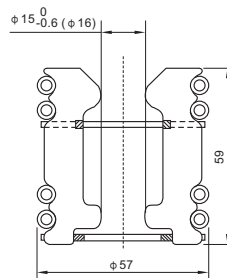

Tulip Contactor

Installation Diagram

Feature:

1. Even spring pressure
2. Imported stainless steel material, eddy current avoided.
3. Silver coated excellent performance of anti-abrasion.
4. Special treatment to protect the silver level from oxidation.
5. Recommended insert distance of fixed contactor: $34\pm 2\text{mm}$

Model: HYA101

Contact clip: 12 pcs

Model: HYA102

Contact clip: 12 pcs

Model: HYA103

Contact clip: 12 pcs

Model: HYA104

Contact clip: 18 pcs

Model: HYA105

Contact clip: 18 pcs

Model: HYA106

Contact clip: 24 pcs