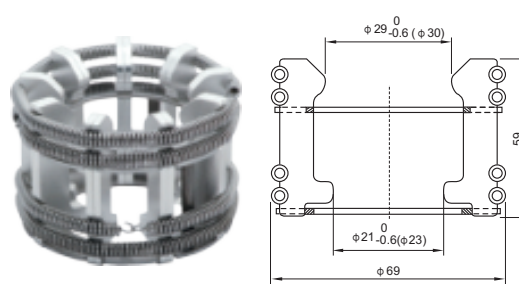

Tulip Contactor

Installation Diagram

Feature:

1. Even spring pressure
2. Imported stainless steel material, eddy current avoided.
3. Silver coated excellent performance of anti-abrasion.
4. Special treatment to protect the silver level from oxidation.
5. Recommended insert distance of fixed contactor: $34\pm 2\text{mm}$

Model: HYA117

Contact clip: 72 pcs

Model: HYA118

Contact clip: 84 pcs

Model: HYA119

Contact clip: 12 pcs

Model: HYA120

Contact clip: 18 pcs