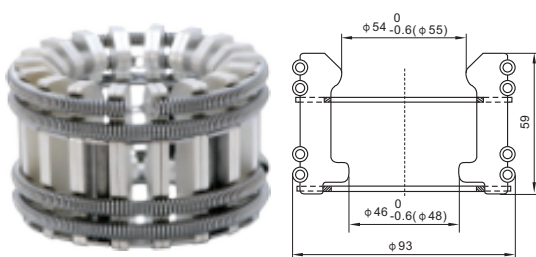

Model: HYA109

Contact clip: 36 pcs