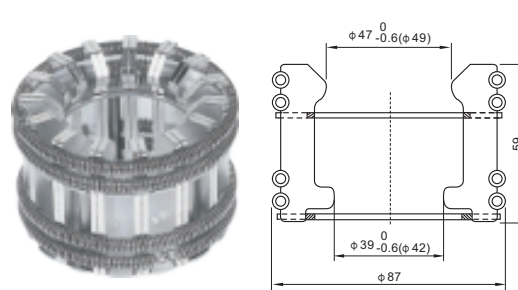

Tulip Contactor

Installation Diagram

Feature:

1. Even spring pressure
2. Imported stainless steel material, eddy current avoided.
3. Silver coated excellent performance of anti-abrasion.
4. Special treatment to protect the silver level from oxidation.
5. Recommended insert distance of fixed contactor: $34\pm 2\text{mm}$

Model: HYA105

Contact clip: 18 pcs

Model: HYA106

Contact clip: 24 pcs

Model: HYA107

Contact clip: 30 pcs

Model: HYA108

Contact clip: 30 pcs