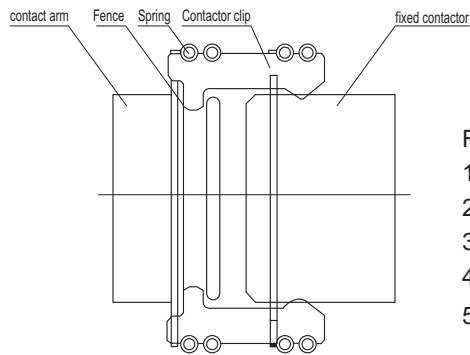

Tulip Contactor

Installation Diagram

Feature:

1. Even spring pressure
2. Imported stainless steel material, eddy current avoided.
3. Silver coated excellent performance of anti-abrasion.
4. Special treatment to protect the silver level from oxidation.
5. Recommended insert distance of fixed contactor: $34\pm 2\text{mm}$

Model: HYA101

Contact clip: 12 pcs

Model: HYA102

Contact clip: 12 pcs

Model: HYA103

Contact clip: 12 pcs

Model: HYA104

Contact clip: 18 pcs

Model: HYA105

Contact clip: 18 pcs

Model: HYA106

Contact clip: 24 pcs

Model: HYA107

Contact clip: 30 pcs

Model: HYA108

Contact clip: 30 pcs