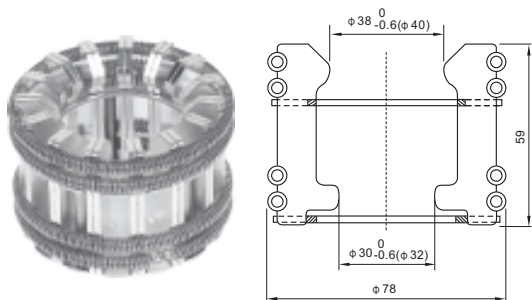

Model: HYA113

Contact clip: 48 pcs

Model: HYA114

Contact clip: 60 pcs