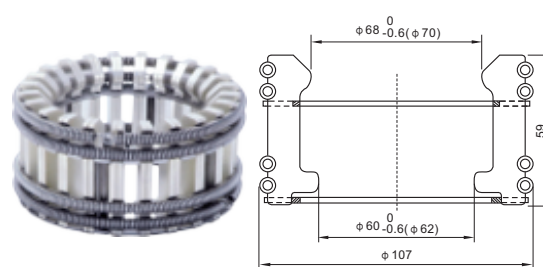

Model: HYA112

Contact clip: 48 pcs