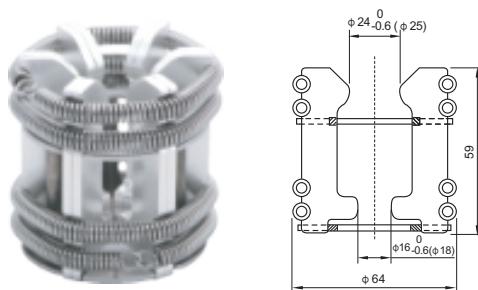

Tulip Contactor

Installation Diagram

Feature:

1. Even spring pressure
2. Imported stainless steel material, eddy current avoided.
3. Silver coated excellent performance of anti-abrasion.
4. Special treatment to protect the silver level from oxidation.
5. Recommended insert distance of fixed contactor: $34\pm 2\text{mm}$

Model: HYA117

Contact clip: 72 pcs

Model: HYA118

Contact clip: 84 pcs

Model: HYA119

Contact clip: 12 pcs

Model: HYA120

Contact clip: 18 pcs