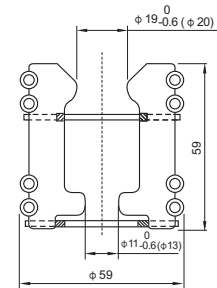

Model: HYA102

Contact clip: 12 pcs